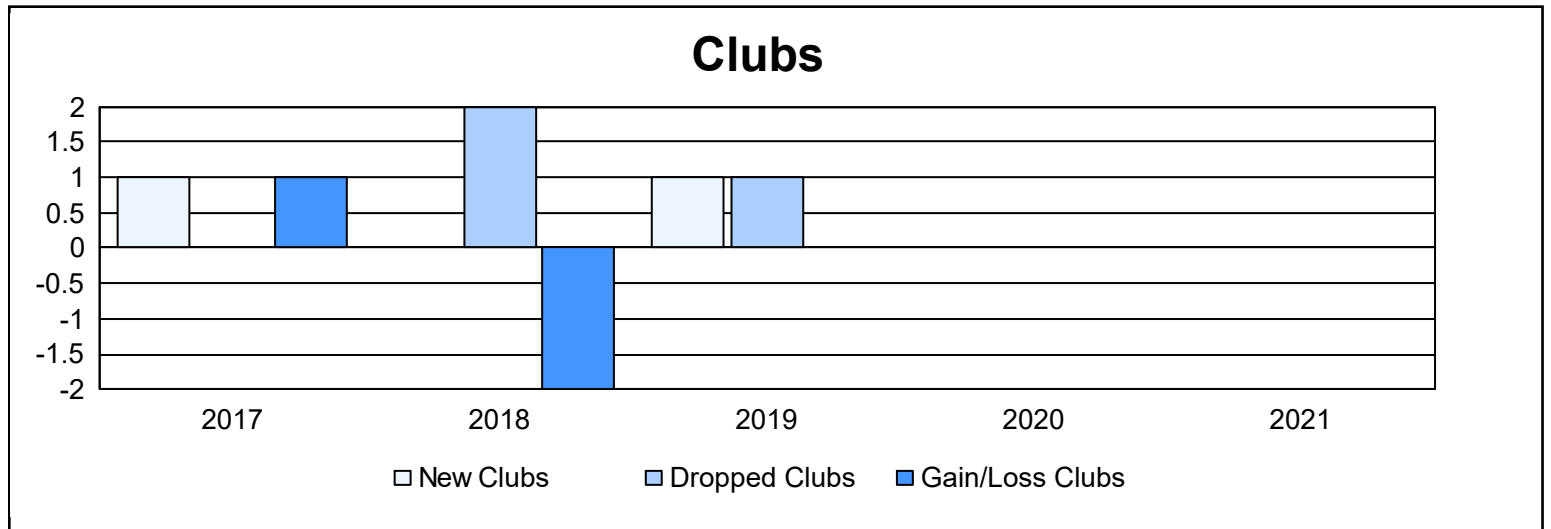

Year	New Clubs	Dropped Clubs	Gain/ Loss Clubs	New Members	Charter Members	Reinstate Members	Transfer Members	Total Member Added	Total Members Dropped	Gain/ Loss Members
2016-2017	1	0	1	111	22	6	13	152	208	-56
2017-2018	0	2	-2	99	0	4	32	135	227	-92
2018-2019	1	1	0	102	20	6	10	138	206	-68
2019-2020	0	0	0	82	2	2	8	94	208	-114
2020-2021	0	0	0	58	6	7	6	77	157	-80
<b>Average</b>	<b>0</b>	<b>1</b>	<b>0</b>	<b>90</b>	<b>10</b>	<b>5</b>	<b>14</b>	<b>119</b>	<b>201</b>	<b>-82</b>

### Membership Composition June 2021 Cumulative