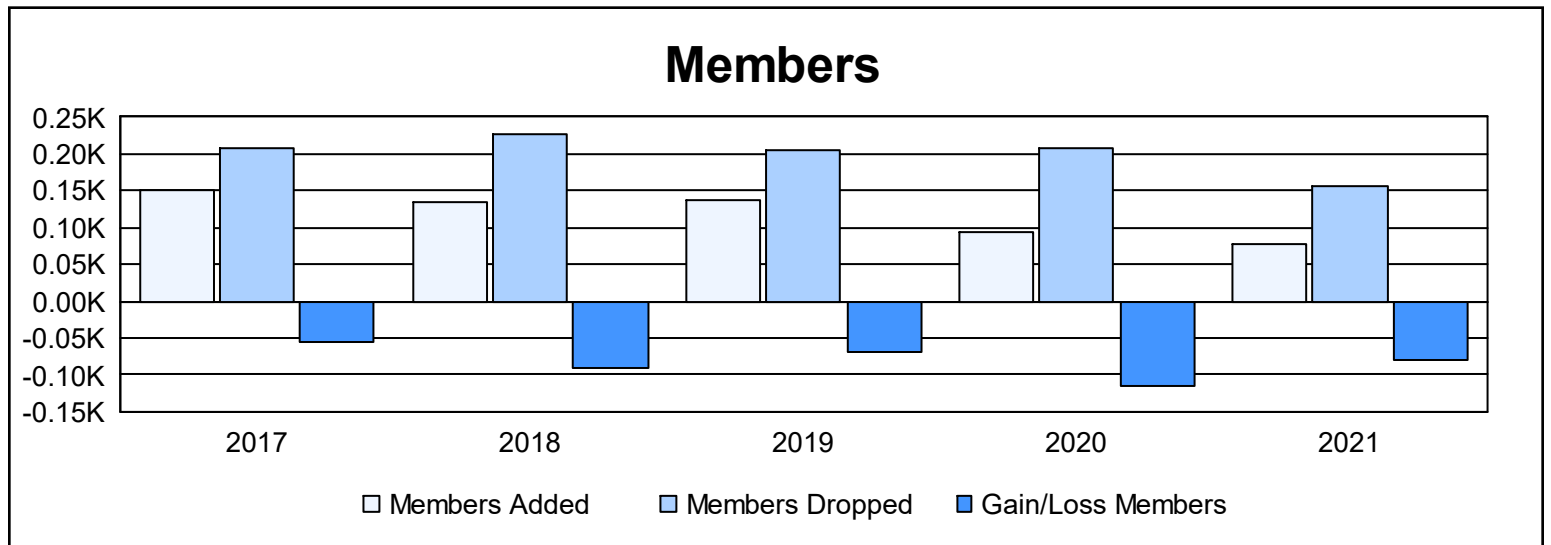

Year	New Clubs	Dropped Clubs	Gain/ Loss Clubs	New Members	Charter Members	Reinstate Members	Transfer Members	Total Member Added	Total Members Dropped	Gain/ Loss Members
2016-2017	1	0	1	111	22	6	13	152	208	-56
2017-2018	0	2	-2	99	0	4	32	135	227	-92
2018-2019	1	1	0	102	20	6	10	138	206	-68
2019-2020	0	0	0	82	2	2	8	94	208	-114
2020-2021	0	0	0	58	6	7	6	77	157	-80
<b>Average</b>	<b>0</b>	<b>1</b>	<b>0</b>	<b>90</b>	<b>10</b>	<b>5</b>	<b>14</b>	<b>119</b>	<b>201</b>	<b>-82</b>

### Membership Composition June 2021 Cumulative